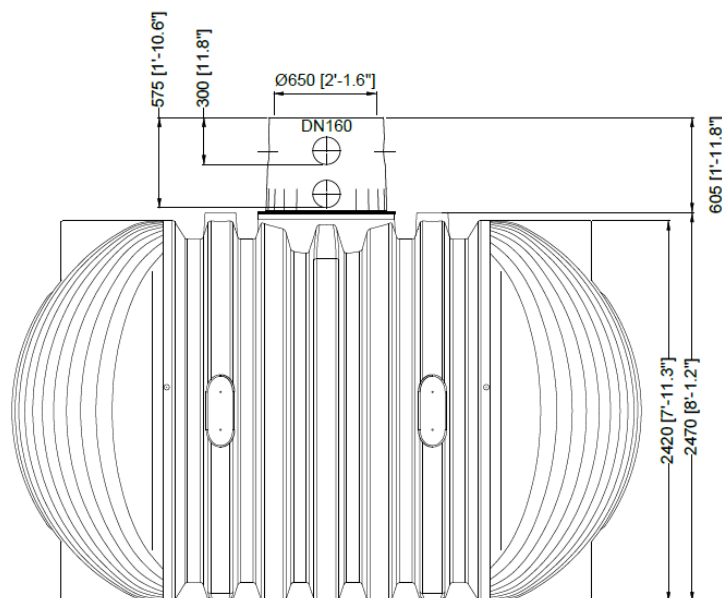

Hereby we would like to inform you about the availability of the new product CARAT XL 13.000 L from 1st March 2023 on:

Article-No.	Description
370045	CARAT XL 13.000 L without tank dome

The article is fully integrated into the Carat XL family and is therefore available in all known complete packages and product variants.

Technical details	
Length	4000 mm
Width	2420 mm
Height	2470 mm
Weight	600 kg

We will be happy to send you the technical documentation on request.

Thank you for your attention.